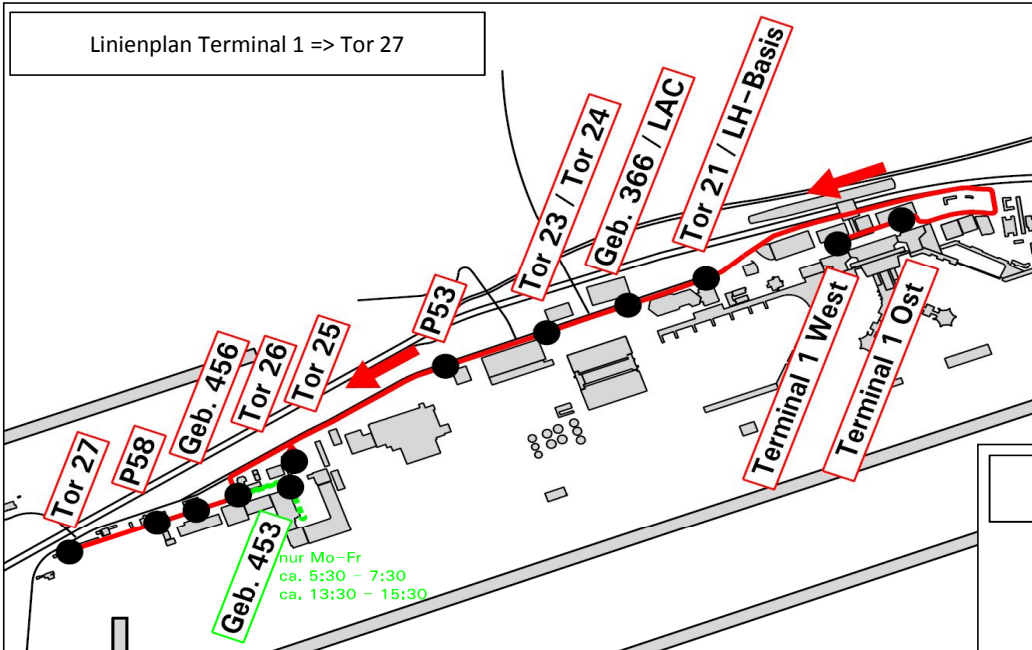

Liniplan Tor 27 => Terminal 1

Personalbuslinie West

Liniplan Terminal 1 => Tor 27